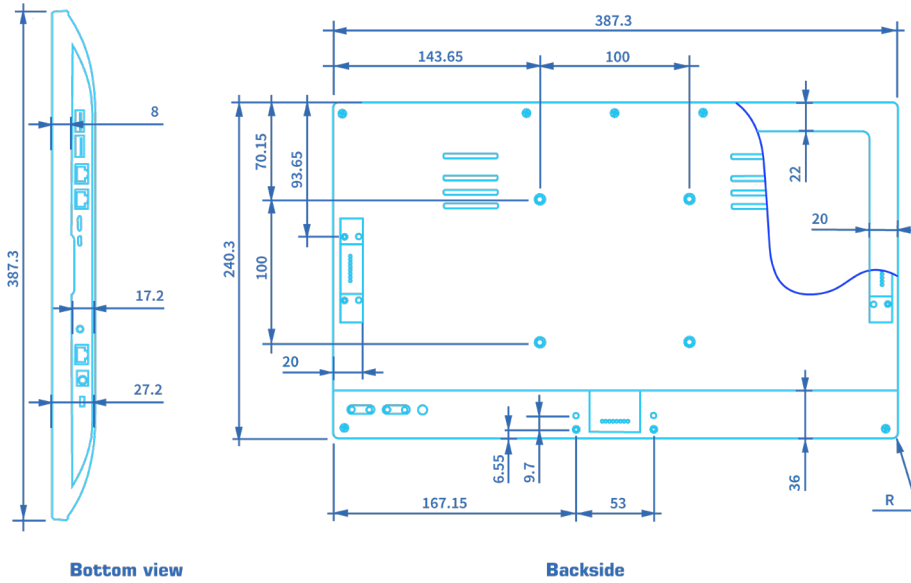

IPPC-15-6300 (R26-6300)

Article code: 6015200

Technical Drawing

Sustainability

At ProDVX we are committed to doing our part when it comes to the environment. Our products are designed to have the lowest possible impact on the environment, from inception to product retirement. We also strive to operate our offices and warehouse in a carbon-neutral manner. Our aim is to lead the way in conducting responsible business in the digital signage hardware industry.

I/O Overview