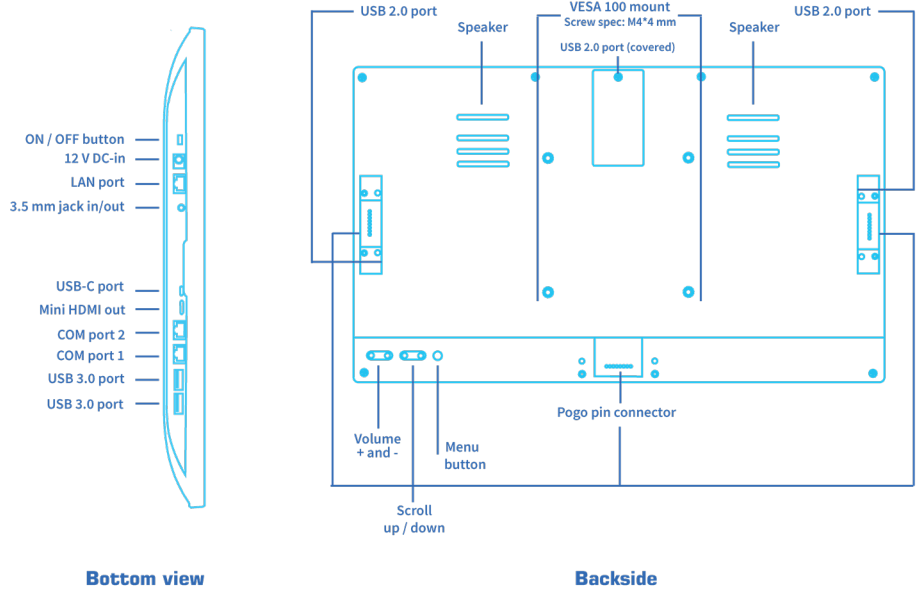

IPPC-15-6300 (R26-6300)

Article code: 6015200

Technical Drawing

Sustainability

At ProDVX we are committed to doing our part when it comes to the environment. Our products are designed to have the lowest possible impact on the environment, from inception to product retirement. We also strive to operate our offices and warehouse in a carbon-neutral manner. Our aim is to lead the way in conducting responsible business in the digital signage hardware industry.

I/O Overview

Optional Accessories

- DS-15_(8010150) VESA 75/100 compatible desk stand
- DS-20_(8010200) VESA 100 compatible desk stand
- DS-30_(8010300) VESA 75/100 compatible desk stand
- DS-40_(8010400) VESA 75/100 compatible desk stand

Panel

LCD	1920x1080xRGB@60Hz
Type	TFT LCD IPS
Size	15.6
Contrast	800 to 1
Viewing Angle	H170 / V170
Colours	6-bit, 262144 colours
Response time	30 ms
Backlight	Edge-LED backlight
BLU	400 cd/m2
Cover glass	>7H - 2mm
Treatment	Glare
Haze	2~8%
Touch type	10 TP Pcap 10ms