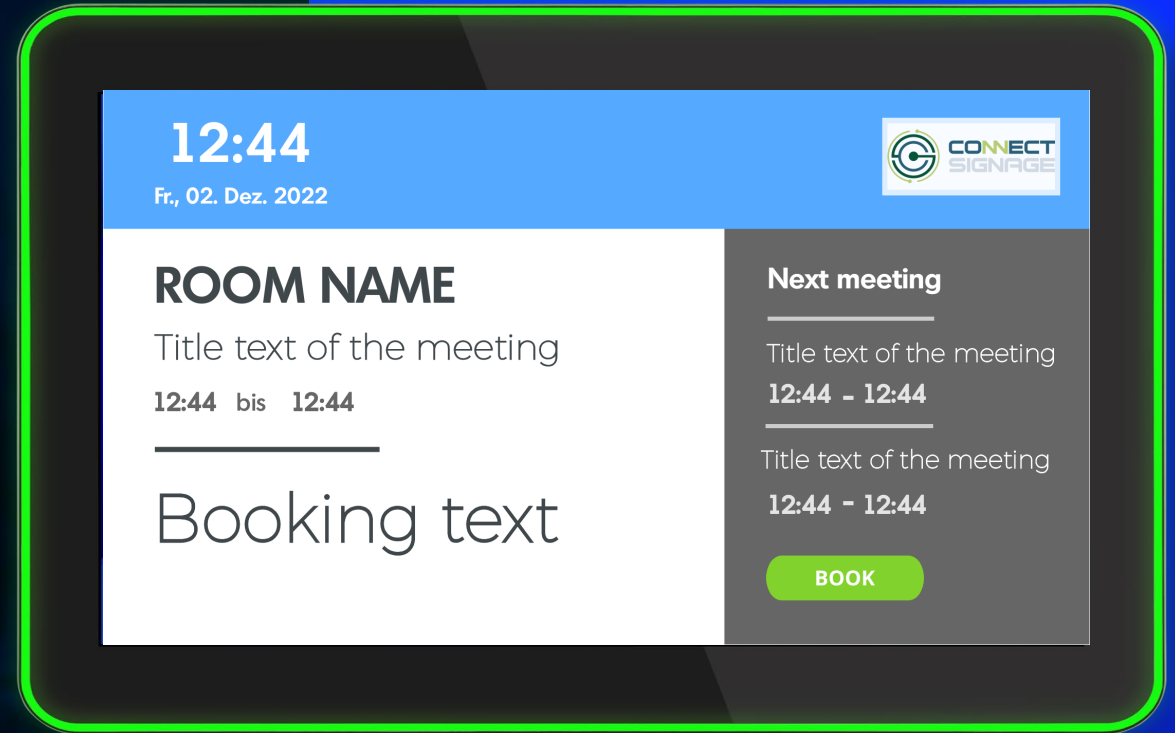

Details of the joint solution

More details of the connectSignage player

The connectSignage Player App is installed on the ProDVX display. Via PIN & ID, the app can then be connected to our cloud in a few seconds. After ordering the software from Kern & Stelly, you will receive a URL to access the software. A license must be purchased per display for a specific period (e.g. 12 months). This includes the cloud, the software, the player app, the HTML5 editor and the player control.

Simple, fast and transparent in pricing, the perfect solution for your next digital signage or room booking project.